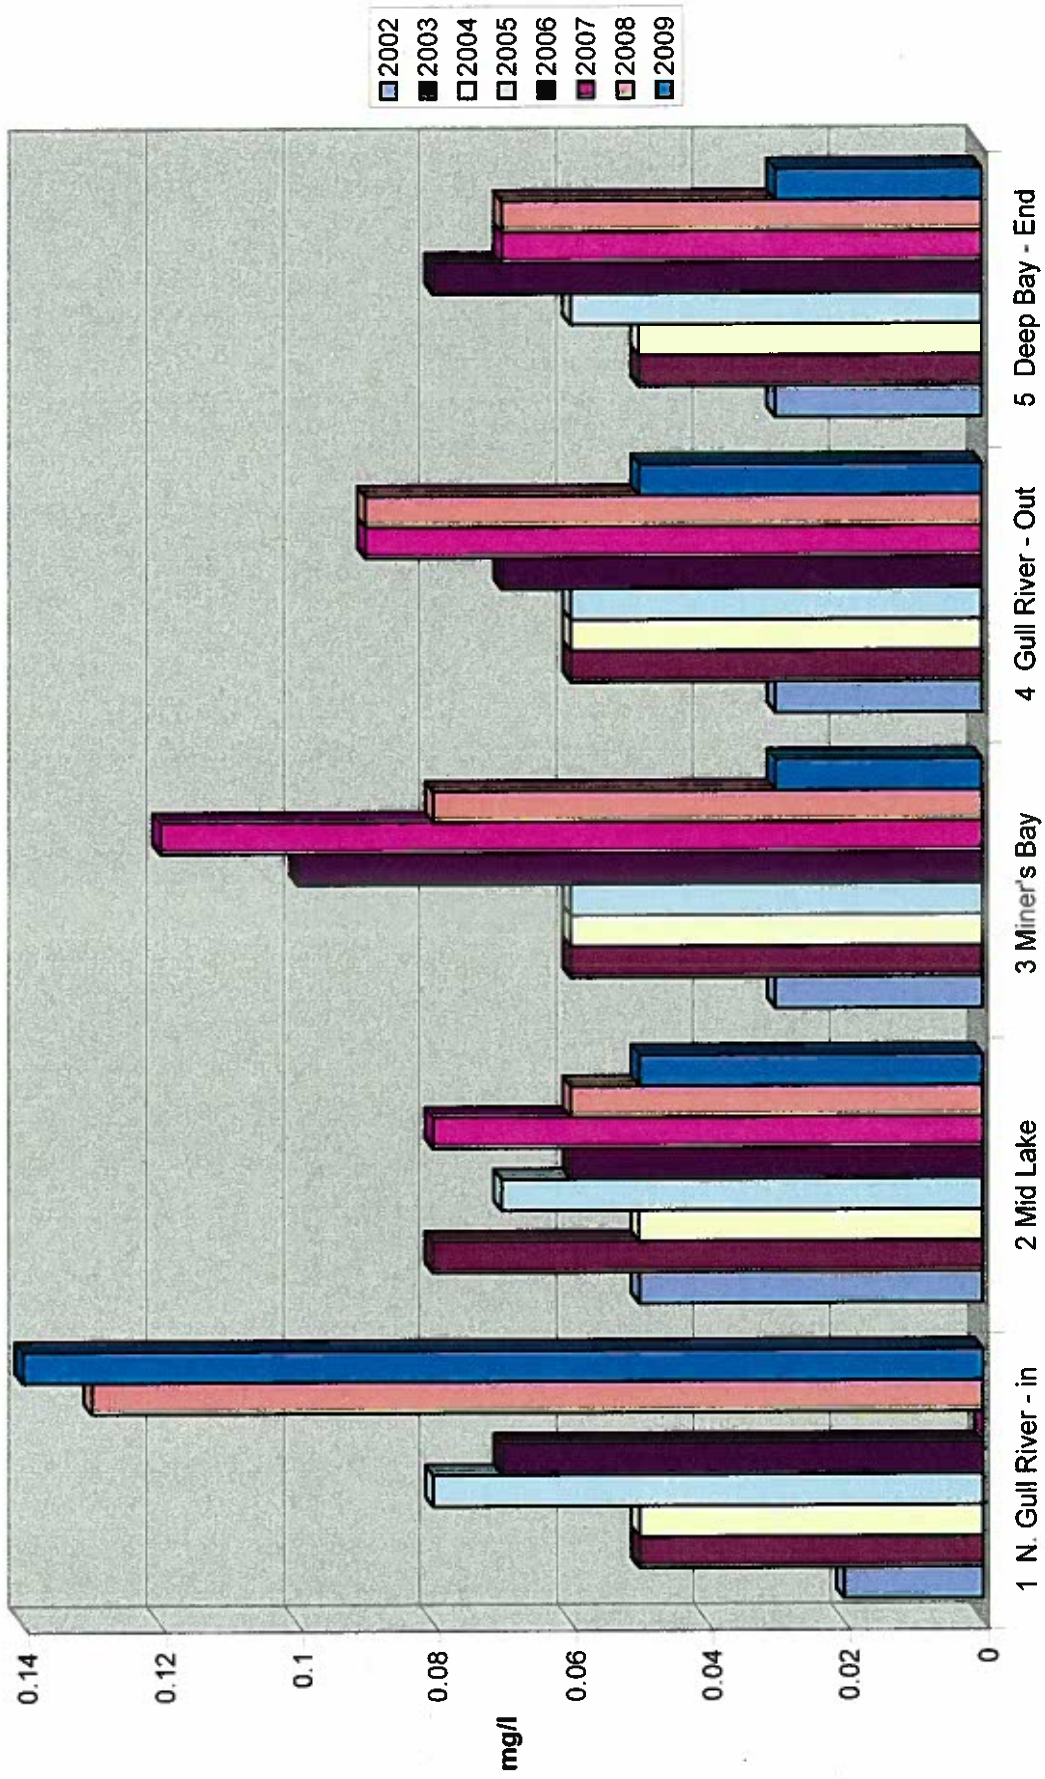

Phosphorus Levels

2007 - 1.88
outlier